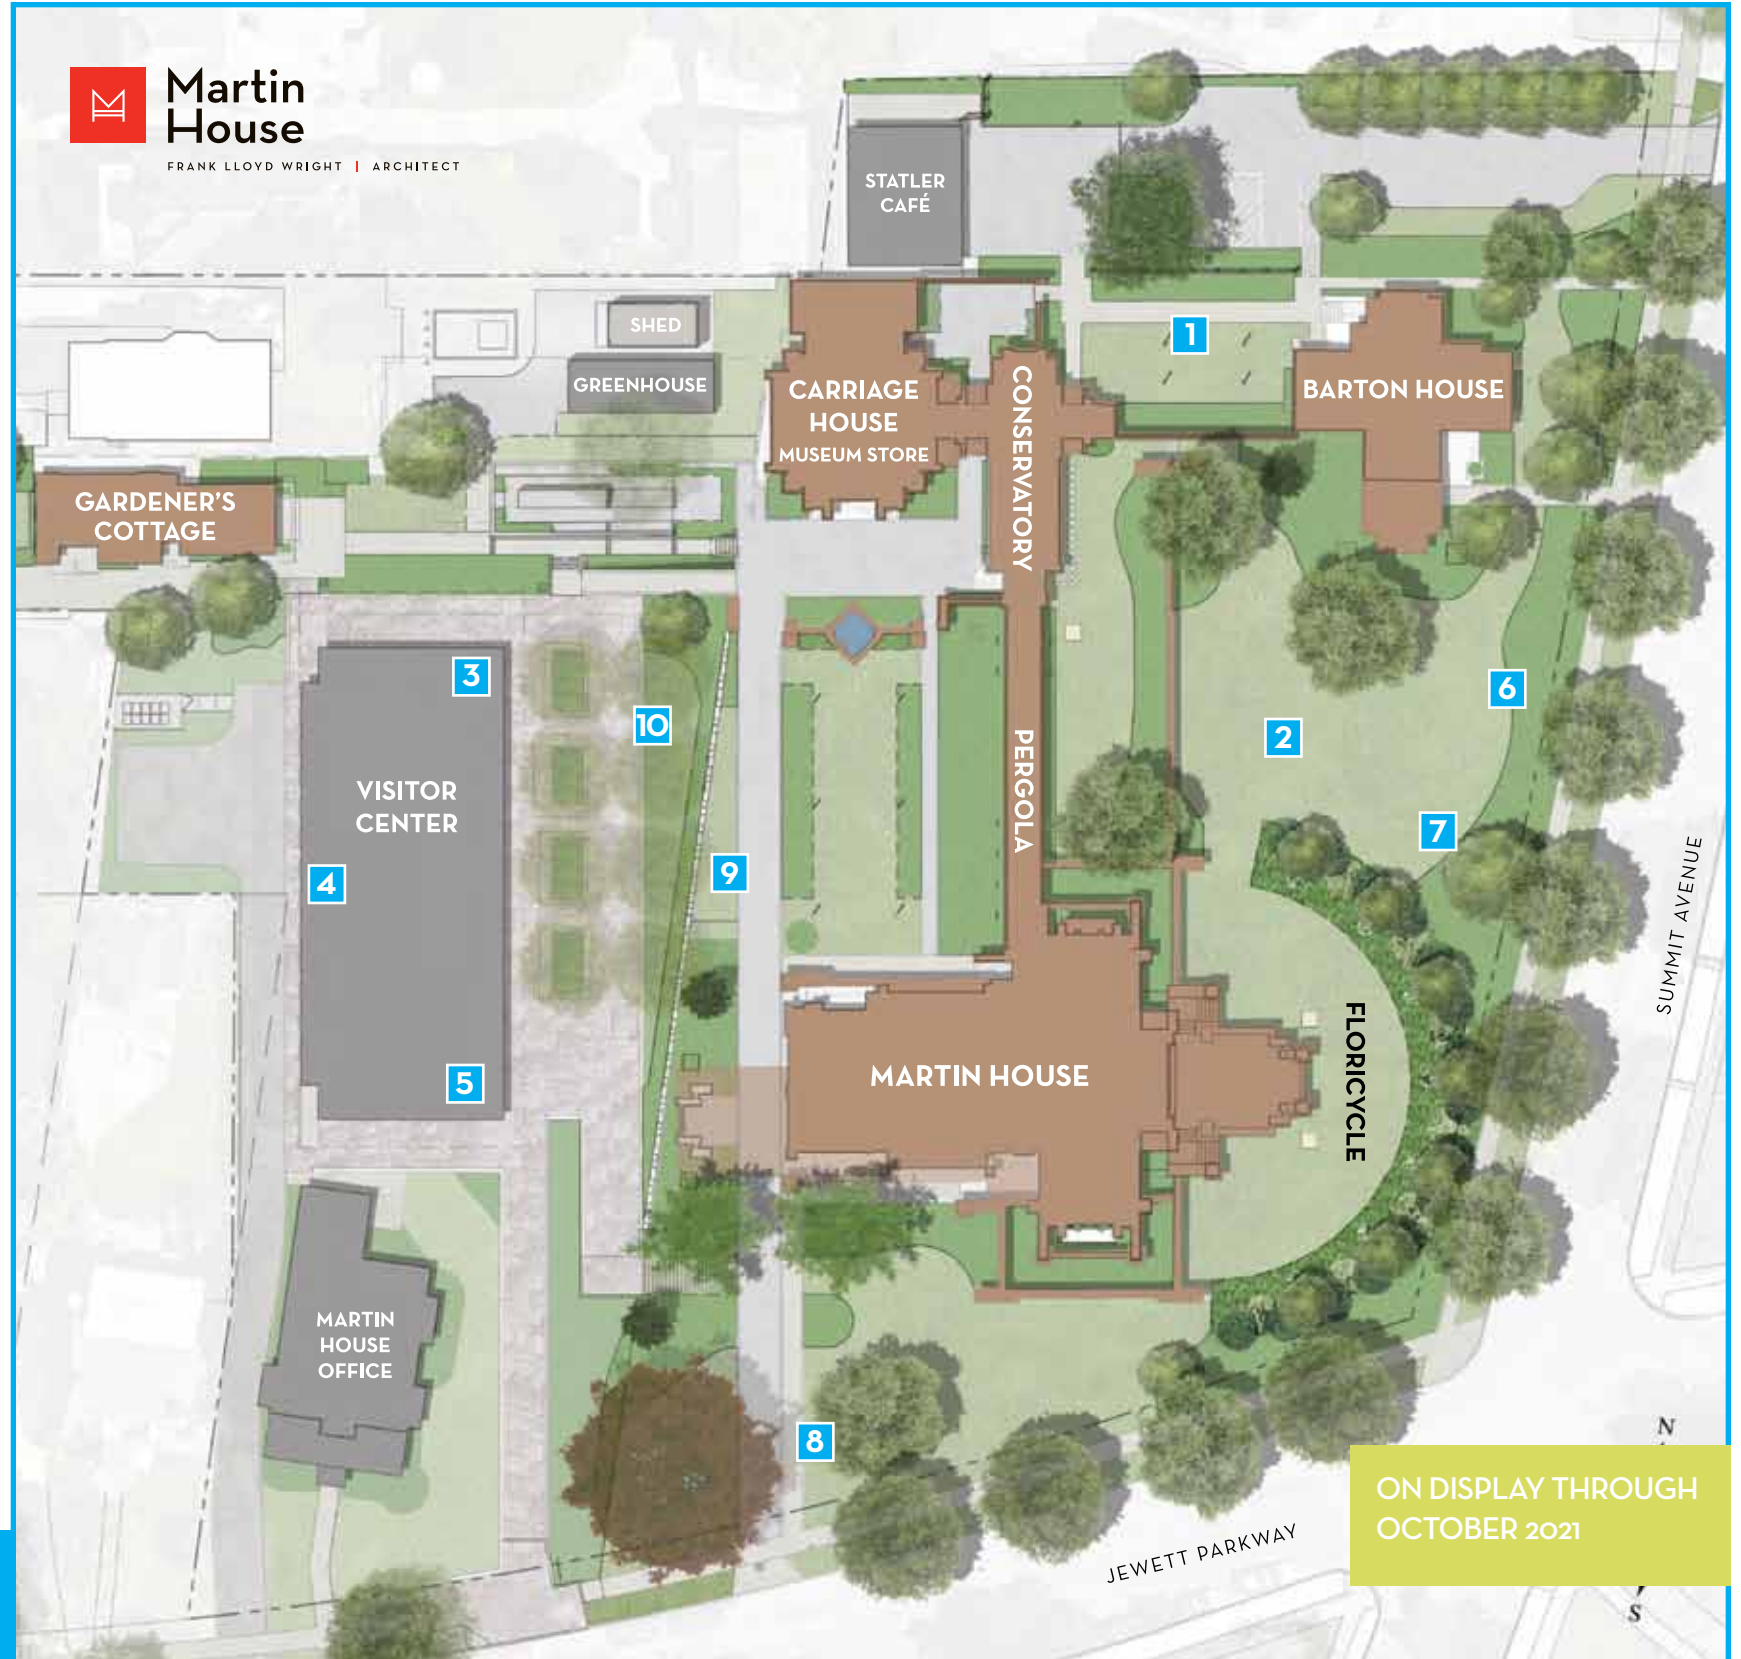

1 est 124 x 60 x 45"

2 123 x 56 x 38"

3 38.75 x 26.5 x 16.5"

4 79 x 83 x 27"

5 37 x 30.25 x 15.5"

6 79 x 83 x 27"

7 122.5 x 56.75 x 34.75"

8 105.5 x 21 x 58"

9 88.25 x 28.5 x 18"

10 76 x 52 x 24"

ON DISPLAY THROUGH OCTOBER 2021

THE SPACE BETWEEN

Frank Lloyd Wright | Jun Kaneko